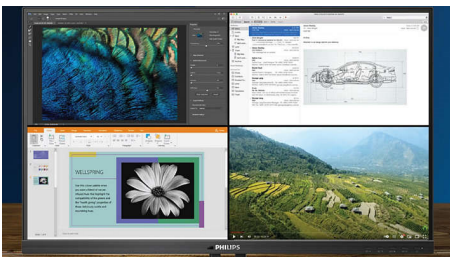

Sustainable Eco-design

- Zero power consumption with 0 watt hard switch

Expand your viewing experience

- SmartImage presets for easy optimized image settings
- IPS LED wide view technology for image and color accuracy
- UltraClear 4K UHD (3840x2160) resolution for precision
- MultiView 4K for 4 systems on one screen
- Expansive 43-inch class brilliant display

PHILIPS

4K Ultra HD LCD display
43 (42.51" / 108 cm diag.) 3840 x 2160 (4K UHD)

BDM4350UC/94

Highlights

UltraClear 4K UHD Resolution

These Philips displays utilize high performance panels to deliver UltraClear, 4K UHD (3840 x 2160) resolution images. Whether you are demanding professional requiring extremely detailed images for CAD solutions, using 3D graphics applications or a financial wizard working on huge spreadsheets, Philips displays will make your images and graphics come alive.

IPS technology

IPS displays use an advanced technology which gives you extra wide viewing angles of 178/178 degree, making it possible to view the display from almost any angle. Unlike standard TN panels, IPS displays gives you remarkably crisp images with vivid colors, making it ideal not only for Photos, movies and web browsing, but also for professional applications which demand color accuracy and consistent brightness at all times.

MultiView technology for 4K

Philips MultiView feature on this expansive 4K UHD display enables you to have up to four

systems each shown in Full HD on one screen. You can use the Picture-by-Picture (PbP) for monitoring four systems on one screen for control rooms or security. Or for multiple devices like two notebooks side-by-side simultaneously, making collaboration more productive. Or Picture-in-Picture mode (PiP) watching a live football feed from your set-top box, while working on your PC.