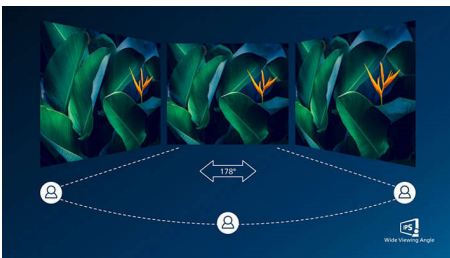

PHILIPS

4K Ultra HD LCD display
43 (42.51" / 108 cm diag.) 3840 x 2160 (4K UHD)

BDM4350UC/94

Highlights

UltraClear 4K UHD Resolution

These Philips displays utilize high performance panels to deliver UltraClear, 4K UHD (3840 x 2160) resolution images. Whether you are demanding professional requiring extremely detailed images for CAD solutions, using 3D graphics applications or a financial wizard working on huge spreadsheets, Philips displays will make your images and graphics come alive.

IPS technology

IPS displays use an advanced technology which gives you extra wide viewing angles of 178/178 degree, making it possible to view the display from almost any angle. Unlike standard TN panels, IPS displays gives you remarkably crisp images with vivid colors, making it ideal not only for Photos, movies and web browsing, but also for professional applications which demand color accuracy and consistent brightness at all times.

MultiView technology for 4K

Philips MultiView feature on this expansive 4K UHD display enables you to have up to four

systems each shown in Full HD on one screen. You can use the Picture-by-Picture (PbP) for monitoring four systems on one screen for control rooms or security. Or for multiple devices like two notebooks side-by-side simultaneously, making collaboration more productive. Or Picture-in-Picture mode (PiP) watching a live football feed from your set-top box, while working on your PC.