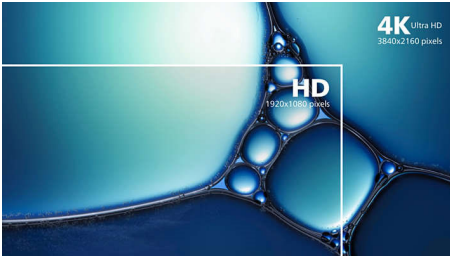

PHILIPS

4K Ultra HD LCD display
43 (42.51" / 108 cm diag.) 3840 x 2160 (4K UHD)

BDM4350UC/94

Highlights

UltraClear 4K UHD Resolution

These Philips displays utilize high performance panels to deliver UltraClear, 4K UHD (3840 x 2160) resolution images. Whether you are demanding professional requiring extremely detailed images for CAD solutions, using 3D graphics applications or a financial wizard working on huge spreadsheets, Philips displays will make your images and graphics come alive.