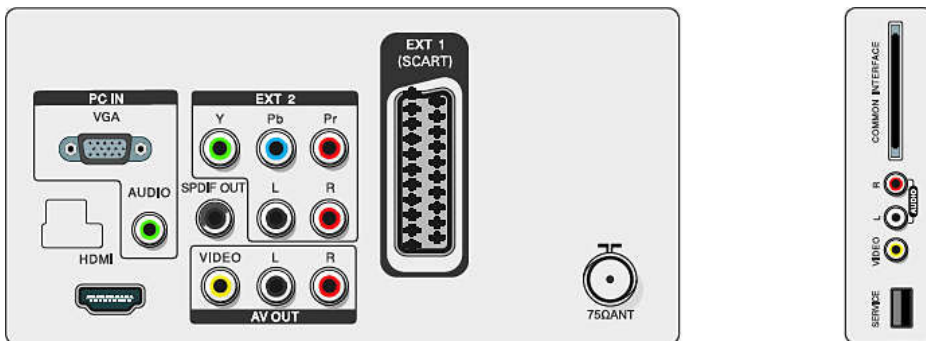

Built-in TV tuner

A television tuner built into a monitor to display television signals as well as computer data.

Remote control for TV

Remote control for TV functions

Specifications

Connectivity

- Signal Input: VGA (Analog), HDMI, PC Audio in
- Other connections: Common Interface, CVBS in, Audio L/R in, USB Service port, S/PDIF out (coaxial)
- Ext 1: SCART in
- Ext 2: YPbPr in, Audio L/R in
- Ext 3: CVBS out, Audio L/R out

Convenience

- Ease of Installation: Automatic Tuning System (ATS), Plug & Play
- Other convenience: VESA mount (100x100mm)
- Ease of Use: Program List, Side Control
- Screen Format Adjustments: Widescreen, Normal, Zoom 1, Zoom 2
- Remote control: 221T1 Remote control
- Smart mode: Movie, Personal, Vivid, Standard, Eco
- SmartSound: Music, Speech, Personal
- Teletext: 1000 page Smart Text
- On-Screen Display languages: Bulgarian, Croatian, Czech, Danish, Dutch, English, Finnish, French, German, Greek, Hungarian, Italian, Norwegian, Polish, Portuguese, Russian, Serbian, Simplified Chinese, Slovakian, Slovenian, Spanish, Swedish, Turkish

Accessories

- Included accessories: Table top stand, Power cord, Quick start guide, User Manual, Remote Control, Batteries for remote control

Issue date 2024-03-24

Version: 3.0.5

EAN: 87 12581 49406 3

© 2024 Koninklijke Philips N.V.
All Rights reserved.