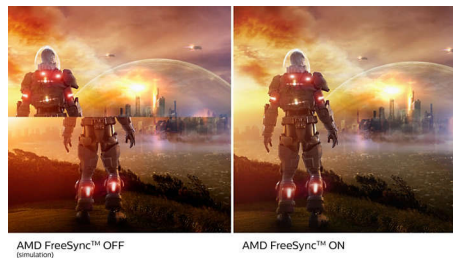

Ultra-smooth gaming

Gaming shouldn't be a choice between choppy gameplay or broken frames. With the new Philips monitor it doesn't have to be. Get fluid, artefact-free performance at virtually any frame rate with AMD FreeSync™ technology, smooth, quick refresh and ultra-fast response time.