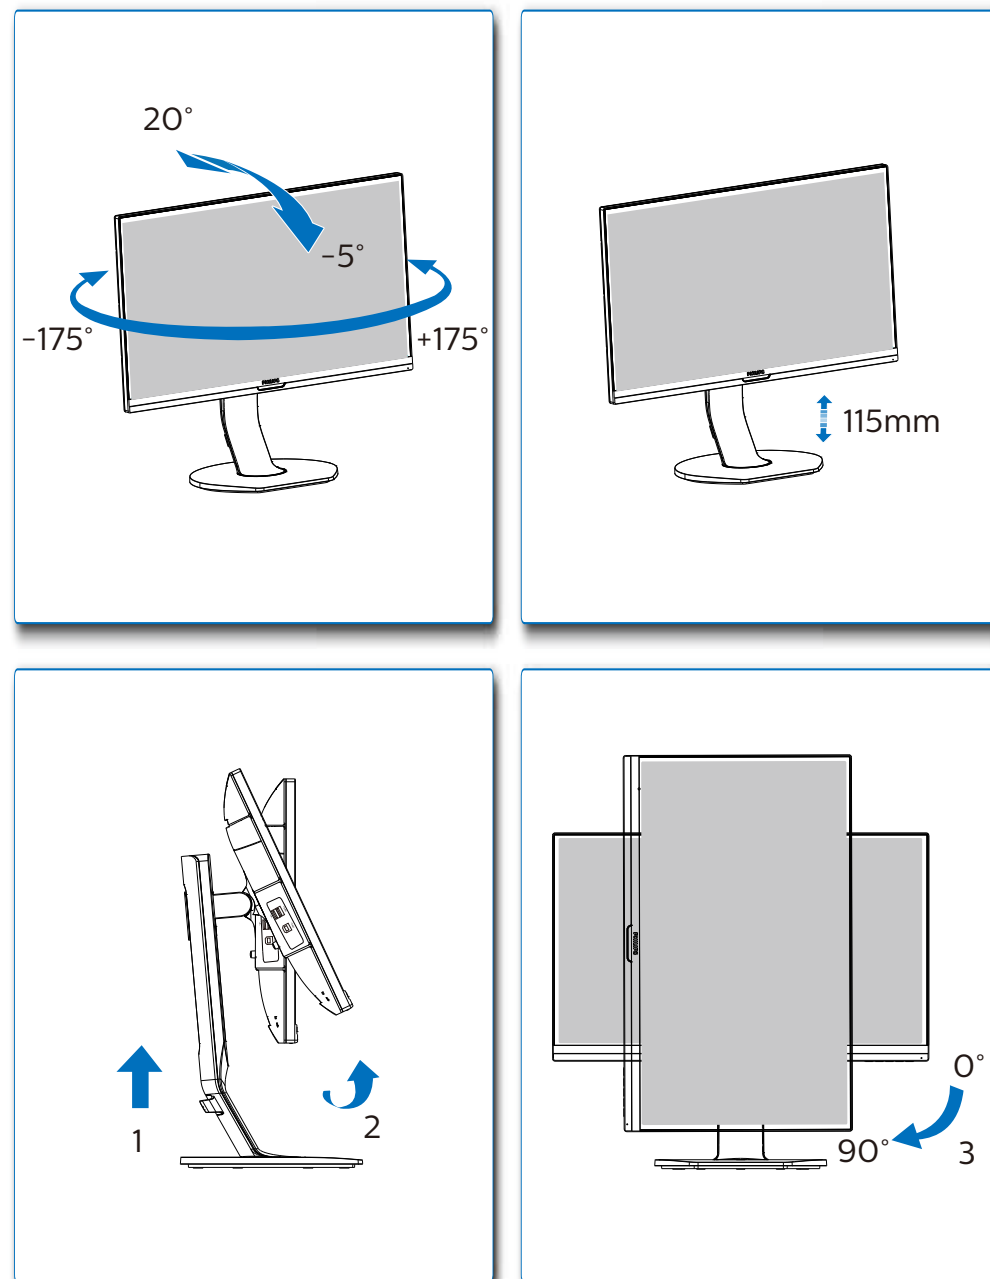

GRAPHIC DEVELOPMENT MMD	
Product name	27271S7
Project name	27271S7-QSG
Project no.	
Finishing	Folded sheet
Scale	1:1
Size Spreads	594 (W) x 210 (H) mm
Size	148.5 (W) x 210 (H) mm
Operator(s)	
Date amended	May. 18, 2016
VERSION No.	13
APPROVAL	
QC Lithographer	
Product Manager	
Date Check	
ARTWORK DOCUMENT	
Paper	80gsm White, woodfree coated
Numbers of colours	2C+2C
Spotcolor	
Aftertreatment	
☐ Cropping	
☐ Coating	
☐ Varnishing	
☐ Embossing	
☐ Cutterguide	
☐ Die-cut	
☐ Binding	
☐ Glue	

4