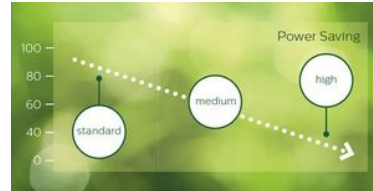

SmartPower

The backlight intensity can be controlled and pre-set by the system to reduce the power consumption by up to 50%, which saves substantially on energy costs.