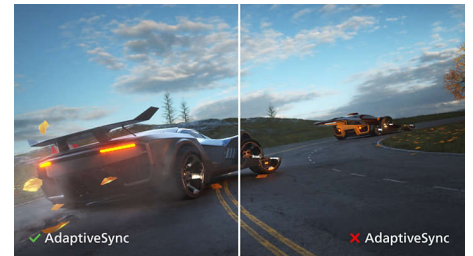

Adaptive-Sync technology

Gaming shouldn't be a choice between choppy gameplay or broken frames. Get fluid, artifact-free performance at virtually any framerate with Adaptive-Sync technology, smooth quick refresh and ultra-fast response time.