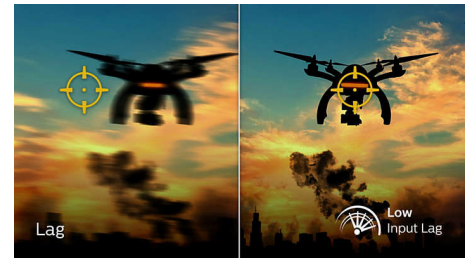

Low Input Lag

Input lag is the amount of time that elapses between performing an action with connected devices and seeing the result on screen. Low input lag reduces the time delay between entering a command from your devices to monitor, greatly improve on playing twitch-sensitive video games, particularly important to whom plays fast-paced, competitive games.