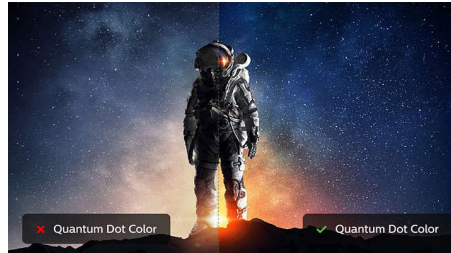

Quantum Dot Technology

Quantum Dot Technology is an innovative semiconductor nanocrystal technology that precisely emits light to produce bluer blues, greener greens and redder reds. LCD monitors with Quantum Dot color produce a more dynamic range of colors and show the true natural palette of colors in the picture. The result - vibrant, dynamic, you-gotta-see-it-to-believe-it color.