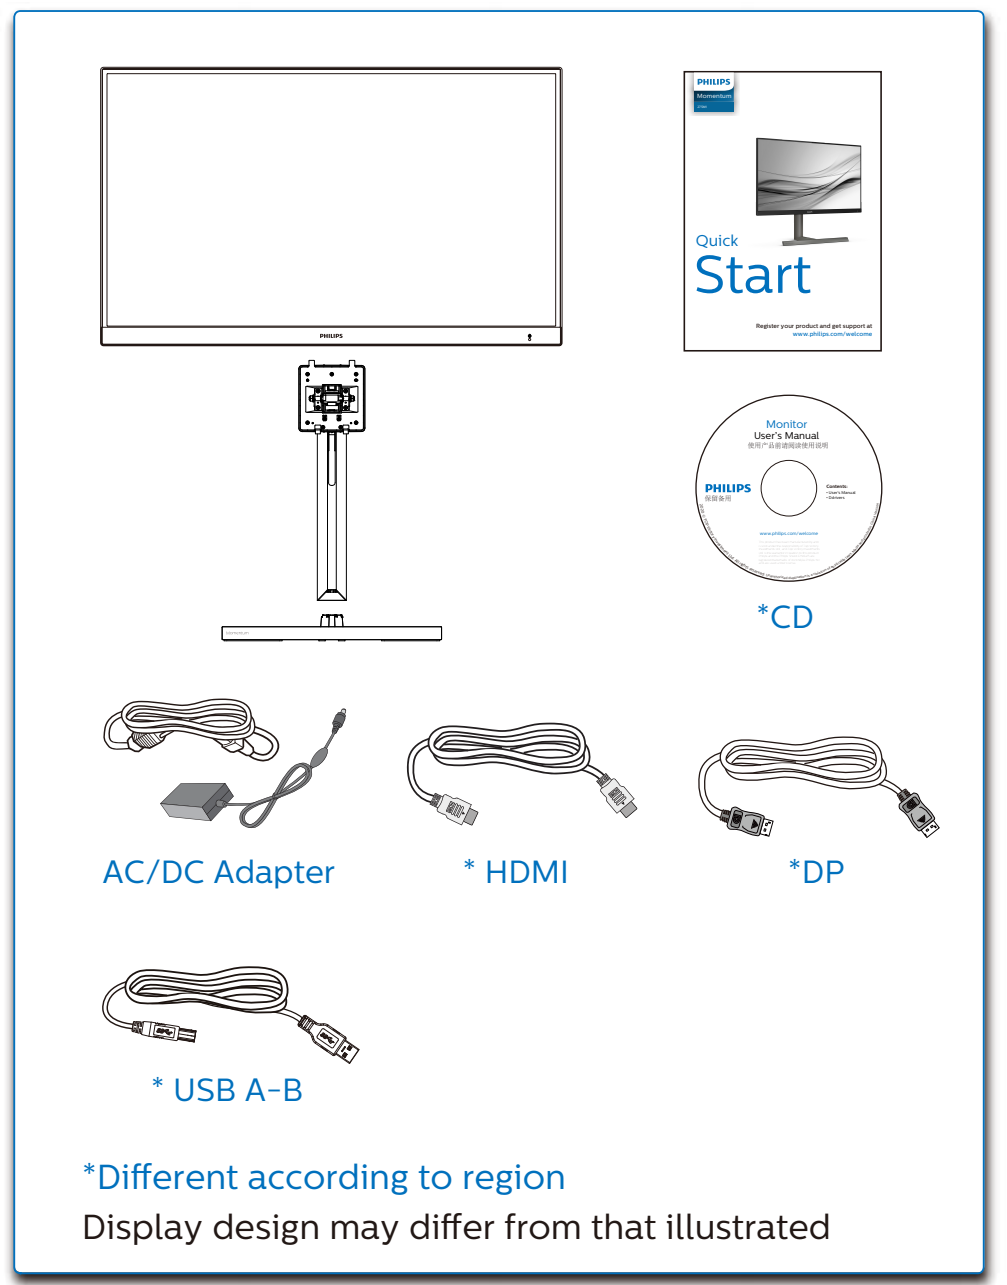

4