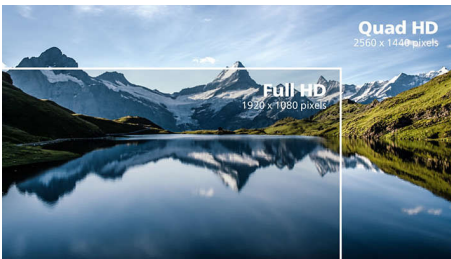

275E2FAE/01

Highlights

4-sided frameless

Extremely minimising 4 sided bezels on this virtually frameless display give a minimalist look and offer an expansive viewing experience. Expands your productivity and makes you focus on the vivid images with seamless visions. Significant wide view without distraction and even multi monitor set-up in pivot mode.

CrystalClear images

These Philips screens deliver Crystal Clear, Quad HD 2560 x 1440 or 2560 x 1080 pixel images. Utilising high-performance panels with a high-density pixel count, enabled by high bandwidth sources like USB-C, Displayport and HDMI, these new displays will make your images and graphics come alive. Whether you are a demanding professional who requires extremely detailed information for CAD-CAM solutions and uses 3D graphic applications, or a financial wizard working on huge spreadsheets, Philips displays will give you Crystal Clear images.