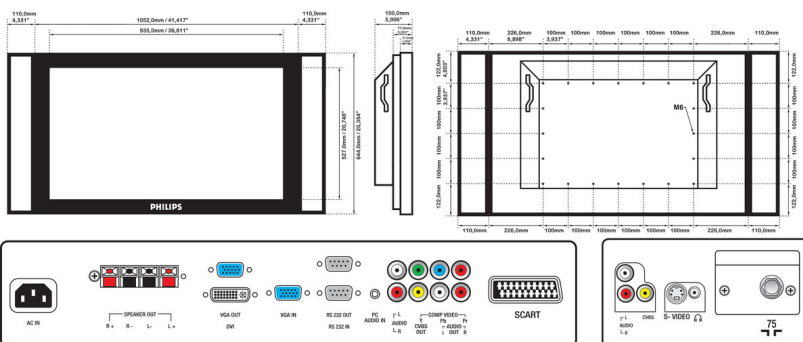

Tuner/Reception/Transmission

- Tuner bands: Hyperband, S-Channel, UHF, VHF
- TV system: PAL, SECAM
- Video Playback: PAL, SECAM
- Aerial Input: 75 ohm coaxial (IEC75)
- Tuner Display: PLL
- Number of Preset Channels: 100

Connectivity

- Ext 1 Scart: Audio L/R, CVBS in/out, RGB
- PC: 3.5 mm PC audio input x1, DVI-D with HDCP, RS232 D-Sub9, VGA-in D-Sub 15HD, VGA-out D-Sub 15HD
- Audio output: Stereo Audio (3.5 mm jack) 1x
- AV input: Component (YPbPr) x1, Audio (L/R) for YPbPr x1, Composite (CVBS) x1, Audio (L/R) x1, S-video x1
- AV output: Composite (CVBS) x1, Audio (L/R) x1
- Connectivity Enhancements: External Loudspeaker connector

Power

- Consumption (On mode): 140 W (PC) / 220 W (TV)
- Standby power consumption: 3W <
- Ambient temperature: 0 °C to 35 °C
- Power supply: 90-264 VAC, 50/60 Hz, Built-in

Dimensions

- MTBF: 50,000 hrs
- Set dimensions (W x H x D): 1127 x 717 x 161 mm
- Set weight: 40 kg
- Box dimensions (W x H x D): 1260 x 825 x 390 mm
- Weight incl. Packaging: 49 kg

Accessories

- Included accessories: AC Power Cord, Registration card, Remote Control, Batteries for remote control, Wall mounting bracket, DVI-D cable, Audio Cable, VGA cable, Installation CD
- User Manual

Sound

- Output power (RMS): 2 x 10 W
- Sound System: Stereo

Issue date 2022-04-21

Version: 1.0.2

12 NC: 8639 000 16611
EAN: 87 10895 92128 2

© 2022 Koninklijke Philips N.V.
All Rights reserved.

Specifications are subject to change without notice.
Trademarks are the property of Koninklijke Philips N.V.
or their respective owners.

www.philips.com