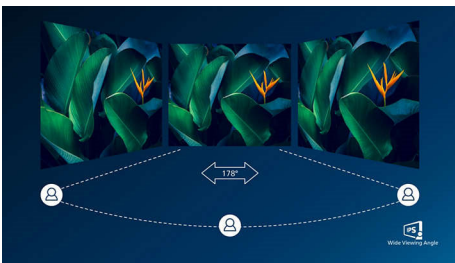

IPS technology

IPS displays use an advanced technology which gives you extra wide viewing angles of 178/178 degree, making it possible to view the display from almost any angle. Unlike standard TN panels, IPS displays gives you remarkably crisp images with vivid colors, making it ideal not only for Photos, movies and web browsing, but also for professional applications which demand color accuracy and consistent brightness at all times.