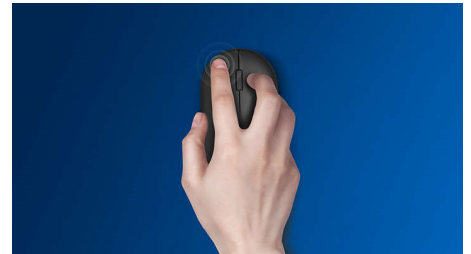

- Ambidextrous shape feels good in right or left hand
- Comfortable ergonomic mouse design feels great
- High-definition optical tracking for smooth control

PHILIPS

Wireless mouse
3 buttons 2.4 GHz Wireless, Optical Sensor

SPK7384/00

Highlights

Smooth optical tracking

High-definition optical tracking for smooth control

Ambidextrous mouse design

Ambidextrous shape feels good in right or left hand

Long battery life

The long battery life means you rarely have to replace the batteries, for long-lasting, reliable use when you need it.

Comfortable ergonomic design

Comfortable ergonomic mouse design feels great

Easy-to-connect

Easy to connect and tangle free, the wireless design makes life more simple.

Buttons last millions of click

Buttons last millions of clicks for durability