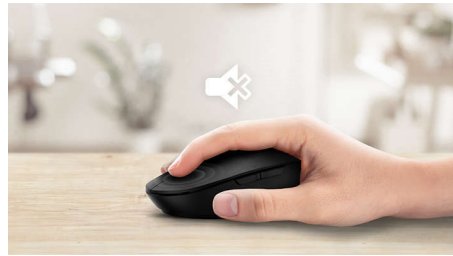

Comfortable ergonomic design

Comfortable ergonomic mouse design feels great

Ambidextrous mouse design

Ambidextrous shape feels good in right or left hand

Buttons last millions of click

Buttons last millions of clicks for durability

Reduced click sound

Reduced click sound, for a quiet and comfortable experience

2.4 G wireless connection

Keep the computer wires at bay. For any keyboard/mouse equipped with this feature, you can connect the accessory to any PC via a speedy 2.4 Hz wireless connection. The simple