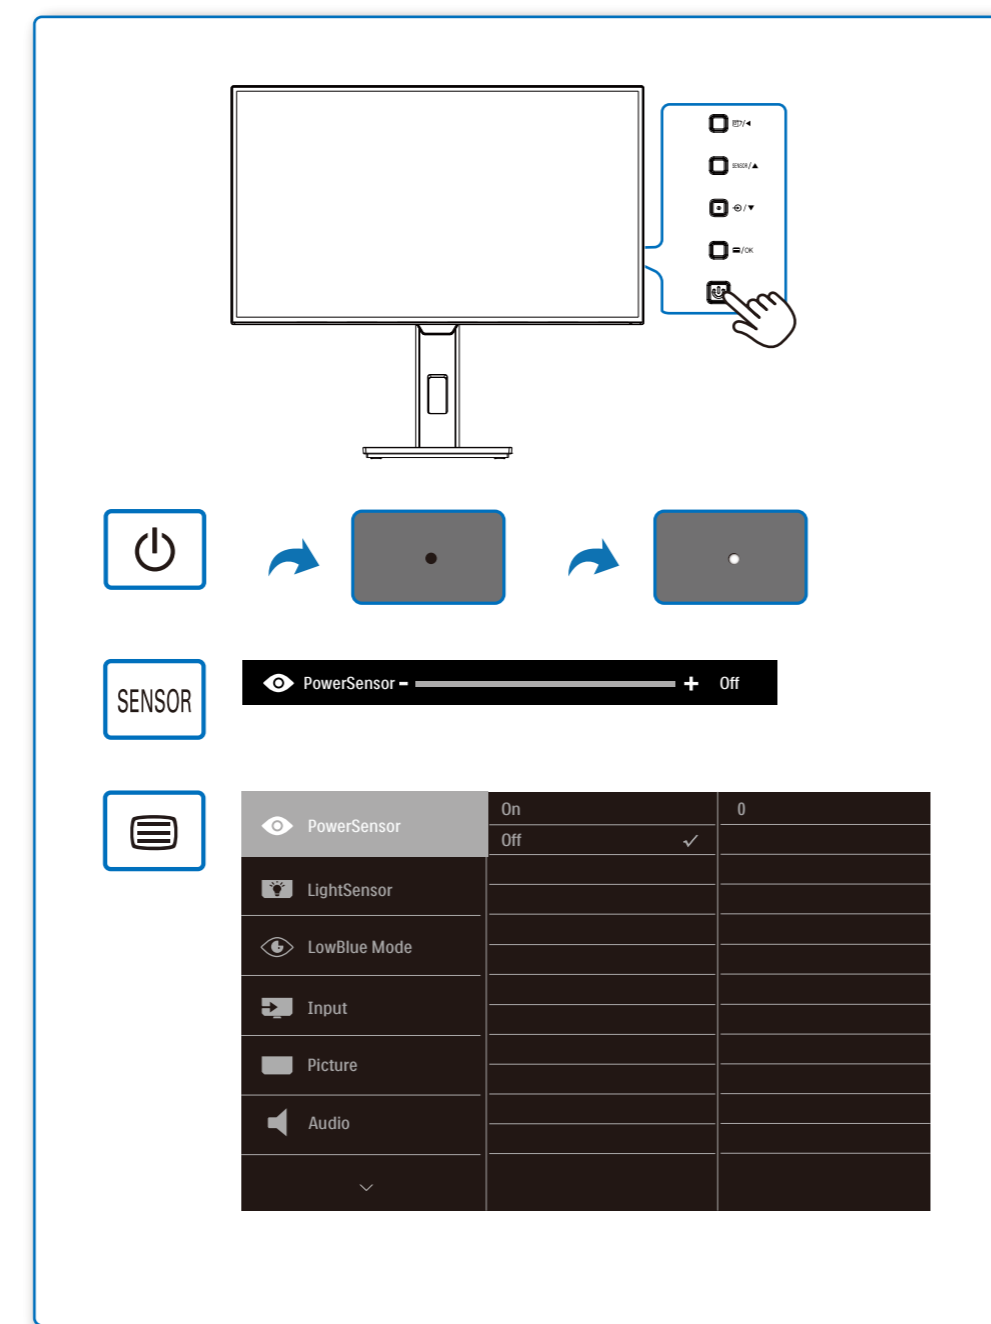

4

EN Need help?

FR Besoin d'Aide ?

ES ¿Necesita ayuda?

DE Benötigen Sie Hilfe?

IT Avete bisogno di aiuto?

BR Precisa ajuda?

KO 도움이 필요하신가요?

온라인 도움말: www.philips.com/support
온라인 도움말의 최신 SmartControl 소프트웨어로 이동하십시오.

SC 需要帮助?

在线帮助: www.philips.com/support
有关最新SmartControl软件, 请转到上面的线上帮助。

UK Потреbuje dopomogi?

Підтримка он-лайн: www.philips.com/support
Найновіше ПЗ SmartControl подано вище у "Допомога онлайн".

RU Нужна помощь?

TR Yardıma ihtiyacınız var mı?

Online yardım: www.philips.com/support
En son SmartControl yazılımı için yukarıdaki çevrimiçi yardıma gidin.

HI क्या सहायता की जरूरत है?

ऑनलाइन सहायता: www.philips.com/support
नवीनतम SmartControl सॉफ्टवेयर के लिए ऊपर बताए गए ऑनलाइन सहायता पर जाएं

AR هل تريد المساعدة?

JP ヘルプが必要ですか?

オンラインヘルプ: www.philips.com/support
最新のSmartControlソフトウェアについては、上記オンラインヘルプにアクセスしてください。

Version: M10255PFQ1L

2020 © TOP Victory Investment Ltd. All rights reserved.

This product has been manufactured by and is sold under the responsibility of Top Victory Investments Ltd., and Top Victory Investments Ltd. is the warrantor in relation to this product. Philips and the Philips Shield Emblem are registered trademarks of Koninklijke Philips N.V. and are used under license.

Specifications are subject to change without notice.

www.philips.com

HDMI

HDMI trademark and related patents on technologies belong to their respective owners.

Printed in China

F41G25M1813-9A----

PHILIPS

Brilliance

255P1

Quick Start

Register your product and get support at www.philips.com/welcome

*Different according to region
Display design may differ from that illustrated

1

2

3

OK

Up/Down arrows

Left arrow

SmartImage icon

Refresh icon