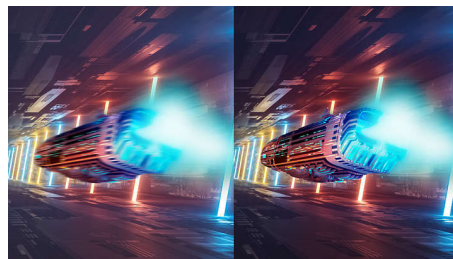

144Hz Gaming

You play intense, competitive gaming. You demand display with lag free, ultra-smooth images. This Philips display redraws the screen image up-to 144 times per second, effectively 2.4x faster than a standard display. A lower frame rate can make enemies appear to jump from spot to spot on the screen, making them difficult targets to hit. With 144Hz frame rate, you get those critical missing images on the screen which shows enemy movement in ultra-smooth motion so you can easily target them. With ultra-low input lag and no screen tearing, this Philips display is your perfect gaming partner