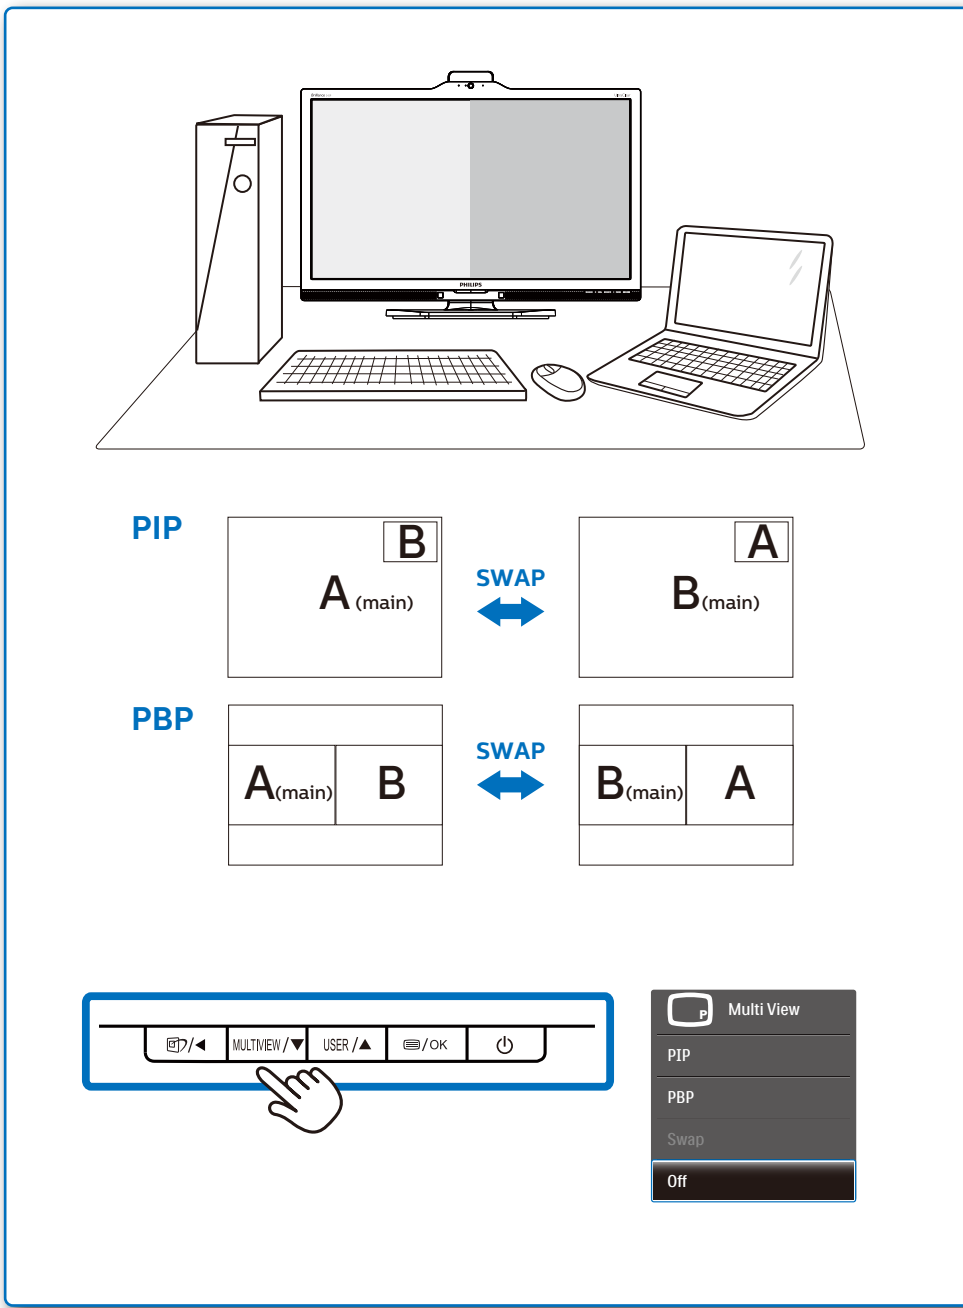

GRAPHIC DEVELOPMENT MMD	
Product name	242P6V-QSG
Project name	242P6V-QSG
Project no.	
Finishing	Folded sheet
Scale	1:1
Size Speads	594 (W) x 210 (H) mm
Size	148.5 (W) x 210 (H) mm
Operator(s)	
Date amended	Jul. 11, 2016
VERSION No.	13
APPROVAL	
QC Lithographer	
Product Manager	
Date Check	
ARTWORK DOCUMENT	
Paper	80gsm White, woodfree coated
Numbers of colours	2Cx2C
Spotcolor	
Aftertreatment	
☐ Cropping	
☐ Coating	
☐ Varnishing	
☐ Embossing	
☐ Cutterguide	
☐ Die-cut	
☐ Binding	
☐ Glue	

5