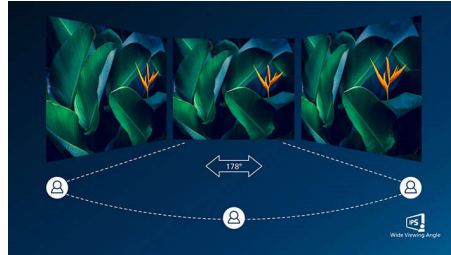

Crystalclear images

These Philips screens deliver Crystalclear, Quad HD 2560x1440 or 2560x1080 pixel images. Utilizing high performance panels with high density pixel count, enabled by high bandwidth sources like USB-C, Displayport, HDMI, these new displays will make your images and graphics come alive. Whether you are demanding professional requiring extremely detailed information for CAD-CAM solutions, using 3D graphic applications or a financial wizard working on huge spreadsheets,

Philips displays will give you Crystalclear images.

IPS technology

IPS displays use an advanced technology which gives you extra wide viewing angles of 178/178 degree, making it possible to view the display from almost any angle - even in 90 degree Pivot mode! Unlike standard TN panels, IPS displays gives you remarkably crisp images with vivid colors, making it ideal not only for Photos, movies and web browsing, but also for professional applications which demand color accuracy and consistent brightness at all times.