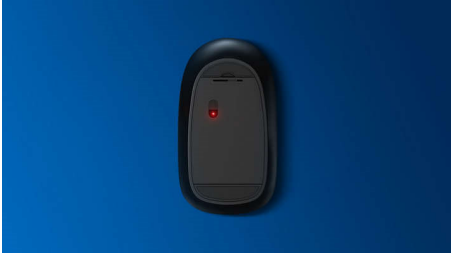

Wired mouse
Plug and play Optical Sensor, Up to 1200 DPI

SPK7207BL/40

Highlights

Smooth optical tracking

High-definition optical tracking for smooth control