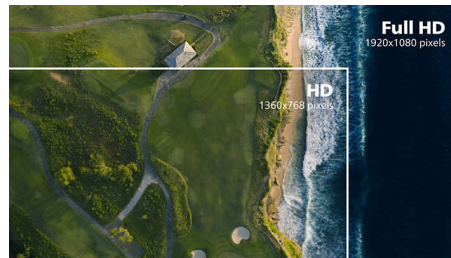

16:9 Full HD display

Picture quality matters. Regular displays deliver quality, but you expect more. This display features enhanced Full HD 1920 x 1080 resolution. With Full HD for crisp detail paired with high brightness, incredible contrast and realistic colors expect a true to life picture.