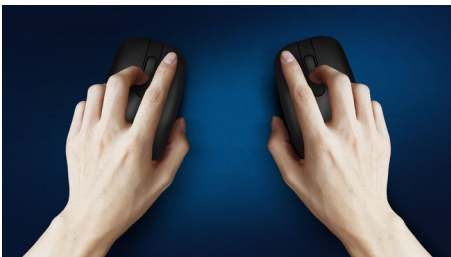

Ambidextrous mouse design

Ambidextrous shape feels good in right or left hand