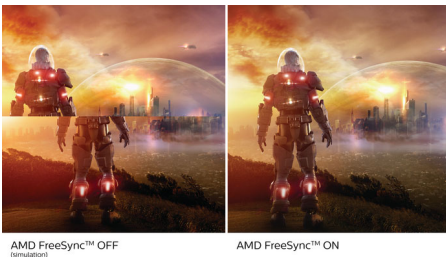

Ultra-smooth gaming

Gaming shouldn't be a choice between choppy gameplay or broken frames. With the new Philips monitor it doesn't have to be. Get fluid, artifact-free performance at virtually any framerate with AMD FreeSync™ technology, smooth quick refresh and ultra-fast response time.