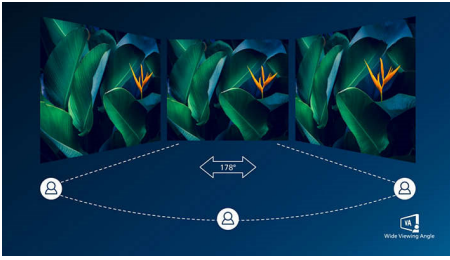

Experience true multimedia

- HDMI ensures universal digital connectivity

Vivid pictures every time

- 16:9 Full HD display for crisp, detailed images
- SmartImage pre-sets for easy optimised image settings
- VA display delivers awesome images with wide viewing angles
- Effortlessly smooth action with Adaptive-Sync technology

PHILIPS

LCD monitor
V Line 22 (21.5"/54.6 cm diag.), 1920 x 1080 (Full HD)

Highlights

VA display

The Philips VA LED display uses an advanced multi-domain vertical alignment technology that gives you super-high static contrast ratios for extra-vivid and bright images. While standard office applications are handled with ease, it is especially suitable for photos, web browsing, films, gaming and demanding graphical applications. Its optimised pixel management technology gives you a 178/178 degree extra-wide viewing angle, resulting in crisp images.