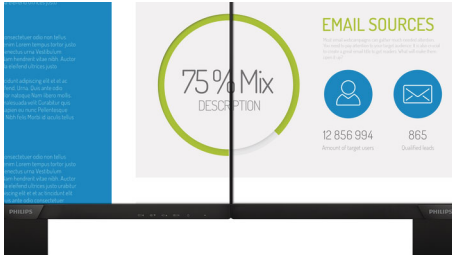

Full HD LCD monitor
V Line 25 (24.5" / 62.2 cm diag.), 1920 x 1080 (Full HD)

253V7LDSB/01

Highlights

UltraNarrow Border

The new Philips displays feature ultra-narrow borders which allow for minimal distractions and maximum viewing size. Especially suited for multi-display or tiling setup like gaming, graphic design and professional applications, the ultra-narrow border display gives you the feeling of using one large display.

LED technology

White LED's are solid state devices which light up to full, consistent brightness faster saving startup time. LED's are free from mercury content which allows for eco-friendly recycling and disposal process. LED's allow for better dimming control of LCD backlight, resulting in super high contrast ratio. It also gives superior color reproduction thanks to consistent brightness across the screen.