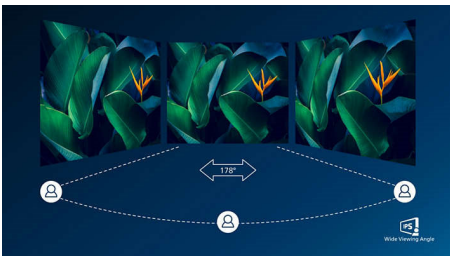

- EasyRead mode for a paper-like reading experience
- Less eye fatigue with Flicker-free technology
- LowBlue Mode for easy on-the-eyes productivity

PHILIPS

LCD monitor with USB-C
S Line 24 (23.8" / 60.5 cm diag.), 1920 x 1080 (Full HD)

243S9A/69

Highlights

USB-C connection

This Philips display features a USB type-C connector with power delivery. With intelligent and flexible power management, you can power charge your compatible device directly. Its slim, reversible USB-C allows for easy, one-cable connection. You can watch high resolution video and transfer data at a super-speed, while powering up and re-charging your compatible device at the same time.

IPS technology

IPS displays use an advanced technology which gives you extra wide viewing angles of 178/178 degree, making it possible to view the display from almost any angle. Unlike standard TN panels, IPS displays gives you remarkably crisp images with vivid colors, making it ideal not only for Photos, movies and web browsing, but