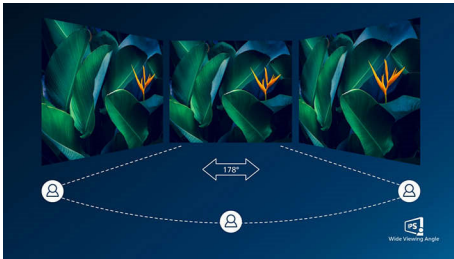

Superb Picture Quality

- SmartContrast for rich black details
- 16:9 Full HD display for crisp detailed images
- IPS LED wide view technology for image and color accuracy
- SmartImage game mode optimized for gamers
- Effortlessly smooth gameplay with AMD FreeSync™ technology

PHILIPS

LCD monitor
E Line 27" (68.6 cm), 1920 x 1080 (Full HD)

271E1S/27

Highlights

IPS technology

IPS displays use an advanced technology which gives you extra wide viewing angles of 178/178 degree, making it possible to view the display from almost any angle. Unlike standard TN panels, IPS displays gives you remarkably crisp images with vivid colors, making it ideal not only for Photos, movies and web browsing, but also for professional applications which demand color accuracy and consistent brightness at all times.