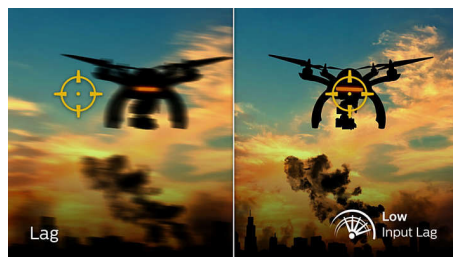

Low Input Lag

Input lag is the amount of time that elapses between performing an action with connected devices and seeing the result on screen. Low input lag reduces the time delay between entering a command from your devices to monitor, greatly improve on playing twitch-sensitive video games, particularly important to whom plays fast-paced, competitive games.

272M8CP/69