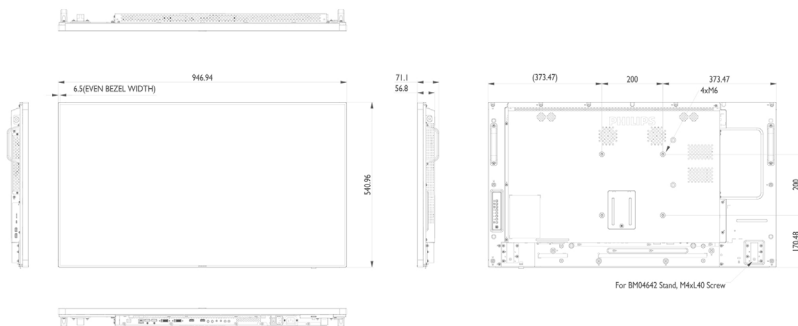

Operating conditions

- Temperature range (operation): 0 ~ 40 °C
- Temperature range (storage): -20 ~ 60 °C
- Relative humidity: 20 ~ 80(operation), 5 - 95(storage) %
- Altitude: 0 ~ 3000 m
- MTBF: 60,000 hour(s)

Sound

- Built-in speakers: 2 x 10 W RMS

Accessories

- Included accessories: Remote Control, Batteries for remote control, Quick start guide, RS232 cable, AC Power Cord, Edge alignment pins, Edge alignment plates
- Optional accessories: ColourCalibrationKit (CCK4601)

- Included Accessories: Logo guide, Philips logo, RS232 daisy-chain cable, Thumb Screw
- Stand: BM04642/00

Multimedia Applications

- USB Playback Audio: AAC, AIF, AIFF, M4A, MP3, WAV, WMA, ASF, LPCM, M3U, MP4
- USB Playback Picture: BMP, GIF, JPEG, JPG, PDF
- USB Playback Video: M2TS, M4V, MK3D, MKV, MP4, MPEG, MPG, MTS, TS, TTS, VOB, WMV

Miscellaneous

- On-Screen Display Languages: English, French, German, Spanish, Polish, Turkish, Russian, Italian, Simplified Chinese, Traditional Chinese, Arabic, Japanese, Danish, Dutch, Finnish, Norwegian, Portuguese, Swedish
- Regulatory approvals: EnergyStar 7.0, CE, FCC, Class B, CCC, BSMI, CB, PSE, VCCI, CECP, EAC, PSB, UL
- Warranty: 3-year warranty

Internal Player

- CPU: Octacore Cortex A53 1.5 GHz
- GPU: PowerVR SGX6110
- Memory: 2 GB DDR3
- Storage: 16 GB EMMC

Issue date 2018-03-22

Version: 3.0.1

12 NC: 8670 001 41445
EAN: 87 12581 74212 6

© 2018 Koninklijke Philips N.V.
All Rights reserved.

Specifications are subject to change without notice.
Trademarks are the property of Koninklijke Philips N.V.
or their respective owners.

www.philips.com