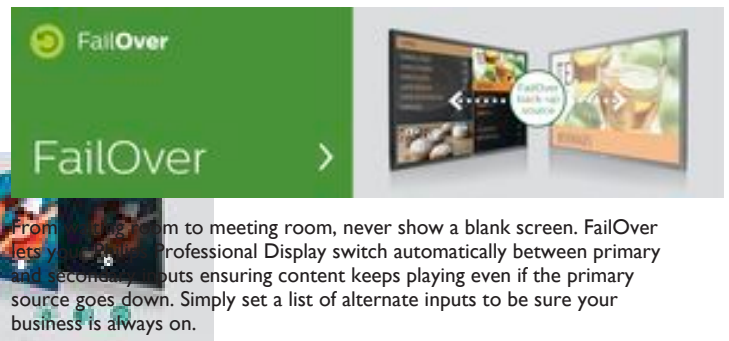

FailOver

From the boardroom to meeting room, never show a blank screen. FailOver lets your Philips Professional Display switch automatically between primary and secondary inputs ensuring content keeps playing even if the primary source goes down. Simply set a list of alternate inputs to be sure your business is always on.