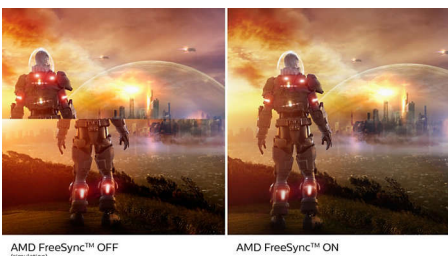

Ultra-smooth gaming

Gaming shouldn't be a choice between choppy gameplay or broken frames. With the new

Philips monitor it doesn't have to be. Get fluid, artefact-free performance at virtually any frame rate with AMD FreeSync™ technology, smooth, quick refresh and ultra-fast response time.