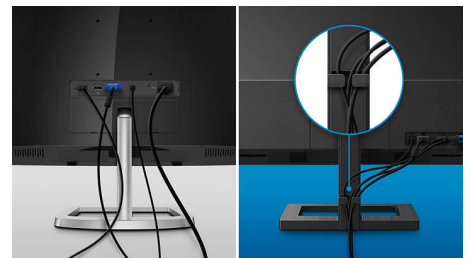

Cable management

Cable management is an intimate design that maintains a tidy workspace by organising the cables and wires required for the operation of a display device.

4-sided
Frameless

Wide Viewing
Angle

AMD
FreeSync

Fast Response
1ms MPRT

SmartImage™
Game

Flicker-free

LowBlue Mode

Wide Viewing
Angle

SmartContrast

HDMI™
HIGH DEFINITION MULTIMEDIA INTERFACE