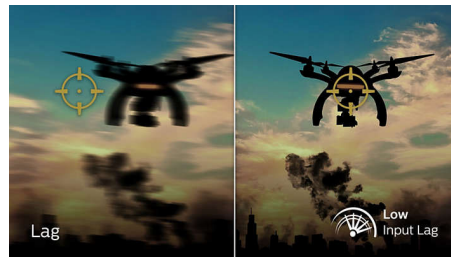

Low input lag

Input lag is the amount of time that elapses between performing an action with connected devices and seeing the result on screen. Low input lag reduces the time delay between entering a command from your devices to monitor, greatly improving play on twitch-sensitive video games, particularly important for playing fast-paced, competitive games.