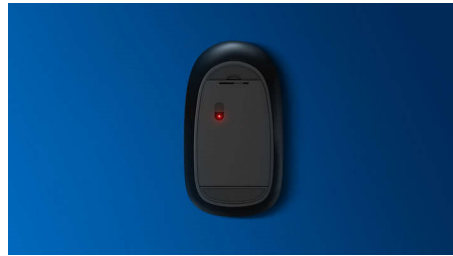

Quiet-typing

Low-profile keys for comfortable quiet typing

Thin-profile design

Thin-profile design looks great on your desk

Smooth optical tracking

High-definition optical tracking for smooth control

Comfortable ergonomic design