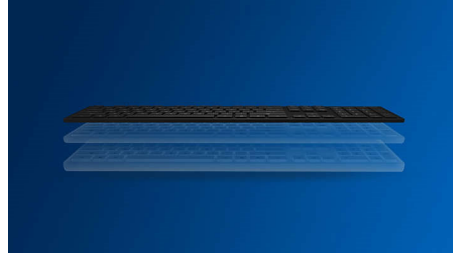

PHILIPS

Keyboard-mouse combo
3 buttons USB 2.0 Wired, Optical Sensor

SPT6254/01

Highlights

Plug-and-play

Simple plug-and-play wired USB connections

Familiar keyboard layout

Familiar layout for easy typing

Quiet-typing

Low-profile keys for comfortable quiet typing

Thin-profile design

Thin-profile design looks great on your desk

Smooth optical tracking

High-definition optical tracking for smooth control

Comfortable ergonomic design