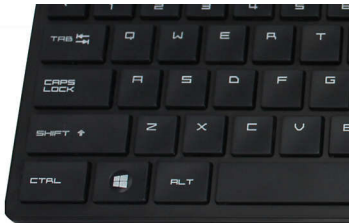

PHILIPS

Keyboard-mouse combo
3 buttons USB 2.0 Wired, Optical Sensor

SPT6254/01

Highlights

Plug-and-play

Simple plug-and-play wired USB connections

Familiar keyboard layout

Familiar layout for easy typing

Quiet-typing

Low-profile keys for comfortable quiet typing

Thin-profile design

Thin-profile design looks great on your desk

Smooth optical tracking

High-definition optical tracking for smooth control

Comfortable ergonomic design