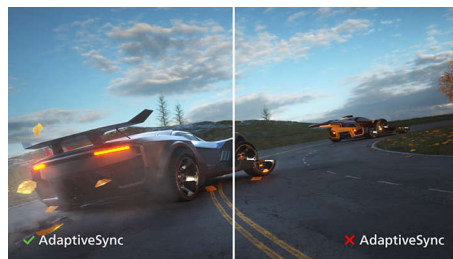

Adaptive-Sync technology

Gaming shouldn't be a choice between choppy gameplay or broken frames. Get fluid, artifact-free performance at virtually any framerate with Adaptive-Sync technology, smooth quick refresh and ultra-fast response time.