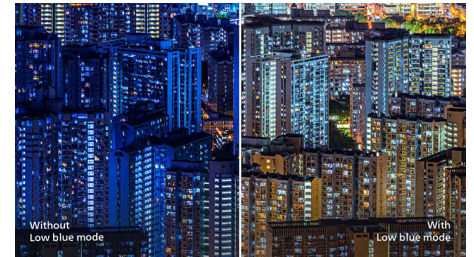

LowBlue Mode

Studies have shown that just as ultra-violet rays can cause eye damage, shortwave length blue light rays from LED displays can cause eye damage and affect vision over time. Developed for wellbeing, Philips LowBlue Mode setting uses a smart software technology to reduce harmful shortwave blue light.