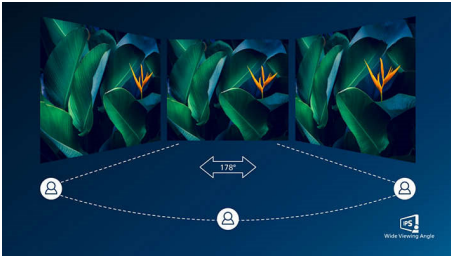

LCD monitor
E Line 27" (68.6 cm), 1920 x 1080 (Full HD)

Highlights

IPS technology

IPS displays use an advanced technology which gives you extra wide viewing angles of 178/178 degree, making it possible to view the display from almost any angle. Unlike standard TN panels, IPS displays gives you remarkably crisp images with vivid colors, making it ideal not only for Photos, movies and web browsing, but also for professional applications which demand color accuracy and consistent brightness at all times.