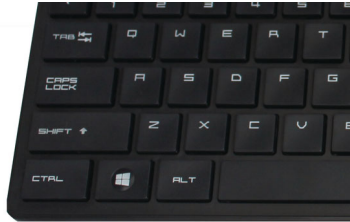

Ambidextrous mouse design

Ambidextrous shape feels good in right or left hand

Comfortable ergonomic design

Comfortable ergonomic mouse design feels great

Quiet-typing

Low-profile keys for comfortable quiet typing

Thin profile design

Thin profile design looks great on your desk

Specifications

Technical specifications

- Product Type: Wireless keyboard-mouse combo (Black)
- Design Type: Ergonomic and stylish design
- Connectivity: 2.4GHz wireless connection
- Front Panel Material: Plastics front-panel
- Front Panel Color: Black
- Keys: 104 Keys
- Key Rollover Type: 1000/1600/2000 DPI, 3 levels adjustable DPI
- Key Lifespan: 10 million keystrokes
- Coating Type: Matt
- Water Resistant
- Driver Requirement: Driver-free