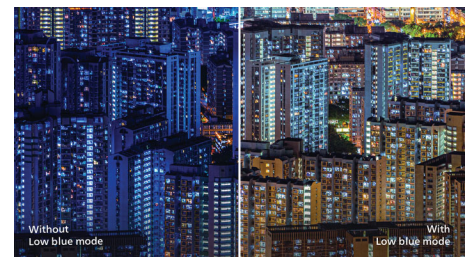

LowBlue Mode

Studies have shown that just as ultra-violet rays can cause eye damage, shortwave length blue light rays from LED displays can cause eye damage and affect vision over time. Developed for wellbeing, Philips LowBlue Mode setting uses a smart software technology to reduce harmful shortwave blue light.