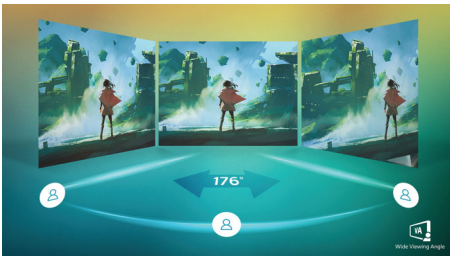

VA display

Philips VA LED display uses an advanced vertical alignment technology which gives you super-high static contrast ratios for extra vivid and bright images. While standard office applications are handled with ease, it is especially suitable for photos, web-browsing, movies, gaming, and demanding graphical applications. It's optimized pixel management technology gives you 176/176 degree extra wide viewing angle, resulting in crisp images.