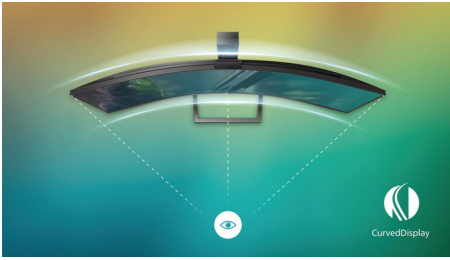

Full HD Curved LCD monitor
Momentum 27" (68.6 cm), 1920 x 1080 (Full HD)

278M6QJEB5/89

Highlights

Curved display design

Desktop monitors offer a personal user experience, which suits a curve design very well. The curved screen provides a pleasant yet subtle immersion effect, which focuses on you at the center of your desk.