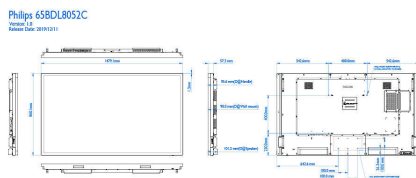

Operating conditions

- Altitude: 0 ~ 3000 m
- Temperature range (operation): 0 ~ 40 °C
- MTBF: 50,000 hour(s)
- Relative humidity: 20 ~ 80%(operating), 5 ~95%(storage) %
- Temperature range (storage): -20 ~ 60 °C

Multimedia Applications

- USB Playback Video: ASF, AVI, FLV, MKV, MP4, MPEG, MPG, TS, VOB, WEBM, WMV, DAT

- USB Playback Picture: BMP, JPEG, JPG, PNG
- USB Playback Audio: AAC, M4A, MP3, WMA

Internal Player

- CPU: Intel Core i7
- GPU: Nvidia GT730
- Storage: 256GB eMMC
- RAM: 8GB DDR4

Multi-touch Interactivity

- Touch points: 10 simultaneous touch points

Accessories

- Included Accessories: Philips logo (x1), RS232 Daisy chain cable (x1), Cleaning cloth (x1), DVI - I Cable (1.8m) (x1), HDMI Cable (3m) (x1), HDMI transmitter (x1), IR sensor cable (1.8 m) (x1), M2 Screw (x2), M3 screw (x2), Power cable (x3), Touch Pen (x2), USB A to B cable (3m) (x1), USB Cover (x1), AAA batteries (x1), Quick start guide (x1), Remote control (x1), RS232 cable (3 m) (x1)

Miscellaneous

- On-Screen Display Languages: English, French, German, Spanish, Polish, Turkish, Russian, Italian, Simplified Chinese, Traditional Chinese, Arabic, Japanese, Danish, Dutch, Finnish, Norwegian, Portuguese, Swedish
- Warranty: 3 year warranty
- Regulatory approvals: CE, RoHS, CB, CU, EMF, FCC, Class A, ETL, PSB

Issue date 2024-03-24

Version: 7.1.1

EAN: 87 12581 76739 6

© 2024 Koninklijke Philips N.V.
All Rights reserved.

Specifications are subject to change without notice.
Trademarks are the property of Koninklijke Philips N.V.
or their respective owners.

www.philips.com