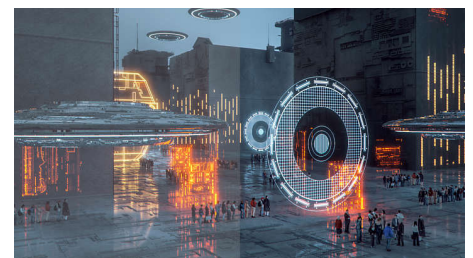

## SmartImage Game mode

The new Philips gaming display has quick access OSD fine tuned for gamers, offering you multiple options. "FPS" mode (First person shooting) improves dark themes in games, allowing you to see hidden objects in dark areas. "Racing" mode adapts display with fastest response time, high color, along with image adjustments. "RTS" mode (Real time strategy) has a special SmartFrame mode which enables highlighting of specific area and allows for size and image adjustments. Gamer 1 and Gamer 2 enable you to save personal customized settings based on different games, ensuring best performance.