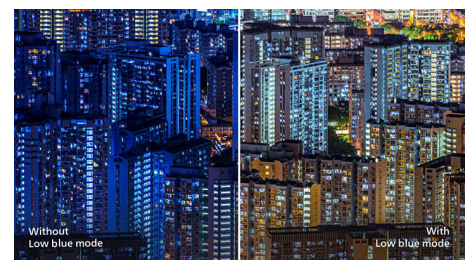

LowBlue Mode

Studies have shown that just as ultra-violet rays can cause eye damage, shortwave length blue light rays from LED displays can cause eye damage and affect vision over time. Developed for wellbeing, Philips LowBlue Mode setting uses a smart software technology to reduce harmful shortwave blue light.