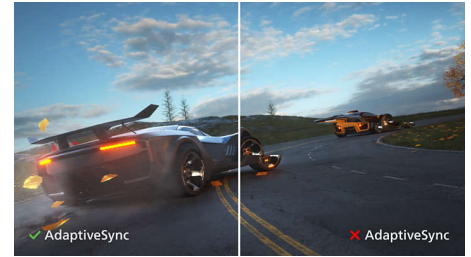

Adaptive-Sync technology

Gaming shouldn't be a choice between choppy gameplay or broken frames. Get fluid, artifact-free performance at virtually any framerate with Adaptive-Sync technology, smooth quick refresh and ultra-fast response time.