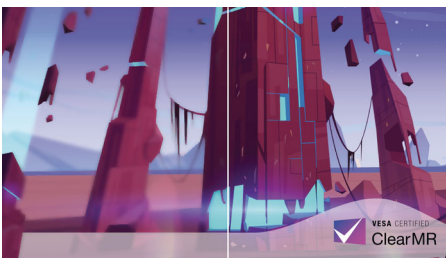

## Philips OLED display

This Philips OLED display delivers a wider viewing angle and a uniquely lifelike visuals. Deeper black for stunning viewing experience. Details in shadows and highlights are precisely reproduced.

## VESA ClearMR 8000

Previously, methods to test blurry imagery were measured through MRPT. VESA Certified ClearMR acts as an alternative to MRPT and blur is tested with a digital high-speed camera. For monitors that are sent in