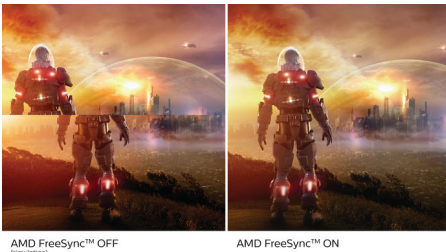

AMD FreeSync™ Premium

Gaming shouldn't be a choice between choppy gameplay or broken frames. AMD FreeSync™ Premium equips serious gamers with a fluid, tear-free gameplay experience at peak performance. There are no compromises, game confidently with a high refresh rate, low framerate compensation, and low latency.