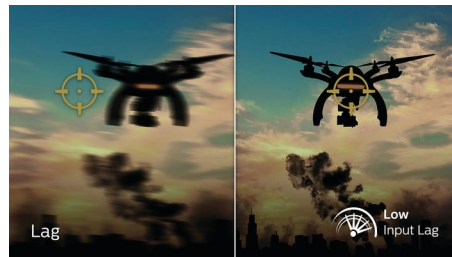

Low input lag

Input lag is the amount of time that elapses between performing an action with connected devices and seeing the result on screen. Low input lag reduces the time delay between entering a command from your devices to monitor, greatly improve on playing twitch-sensitive video games, particularly important to whom plays fast-paced, competitive games.