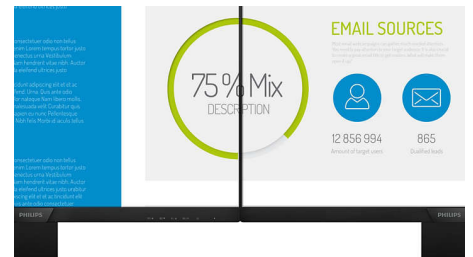

UltraNarrow Border

The new Philips displays feature ultra-narrow borders which allow for minimal distractions and maximum viewing size. Especially suited for multi-display or tiling setup like gaming, graphic design and professional applications, the ultra-narrow border display gives you the feeling of using one large display.