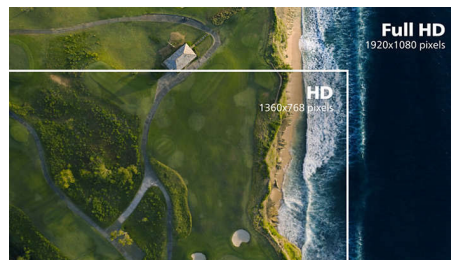

16:9 Full HD display

Picture quality matters. Regular displays deliver quality, but you expect more. This display features enhanced Full HD 1920 x 1080 resolution. With Full HD for crisp detail paired with high brightness, incredible contrast and realistic colors expect a true to life picture.