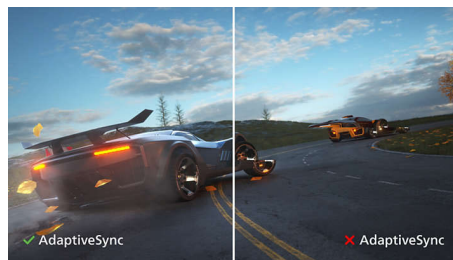

Adaptive-Sync technology

Gaming shouldn't be a choice between choppy gameplay or broken frames. Get fluid, artifact-free performance at virtually any framerate with Adaptive-Sync technology, smooth quick refresh and ultra-fast response time.

271V8W/89