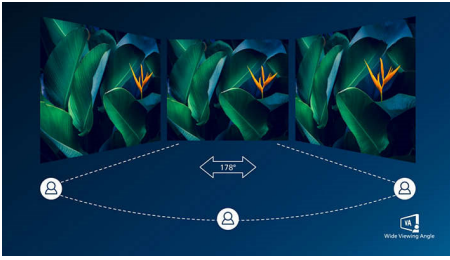

LCD monitor
V Line 27" (68.6 cm), 1920 x 1080 (Full HD)

Highlights

VA display

Philips VA LED display uses an advanced multi-domain vertical alignment technology which gives you super-high static contrast ratios for extra vivid and bright images. While standard office applications are handled with ease, it is especially suitable for photos, web-browsing, movies, gaming, and demanding graphical applications. It's optimized pixel management technology gives you 178/178 degree extra wide viewing angle, resulting in crisp images.