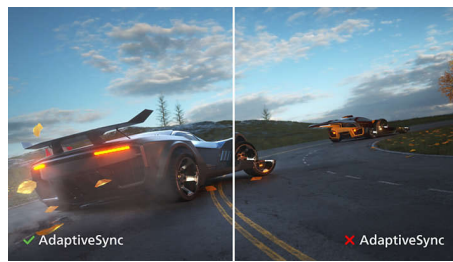

Adaptive-Sync technology

Gaming shouldn't be a choice between choppy gameplay or broken frames. Get fluid, artifact-free performance at virtually any framerate with Adaptive-Sync technology, smooth quick refresh and ultra-fast response time.