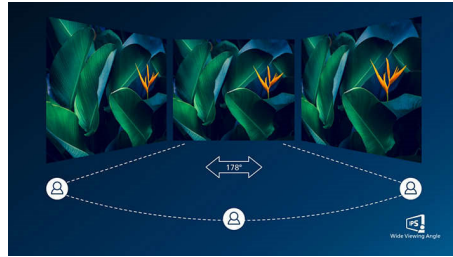

IPS technology

IPS displays use advanced technology that gives you extra-wide viewing angles of 178/178 degrees, making it possible to view the display from almost any angle — even in 90-degree Pivot mode! Unlike standard TN panels, IPS displays gives you remarkably crisp images with vivid colours, making it ideal not only for Photos, films and web browsing, but also for professional applications that demand colour accuracy and consistent brightness at all times.