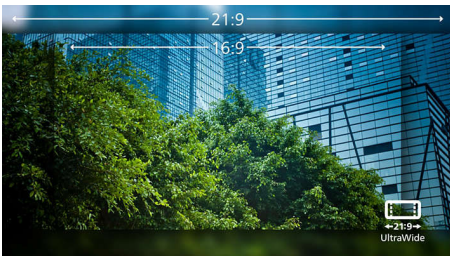

UltraWide CrystalClear images

These Philips screens deliver CrystalClear, UltraWide Quad HD 3440 x 1440 pixel images. Utilizing high performance panels with high-density pixel count, 178/178 wide viewing angles, these new displays will make your images and graphics come alive. The UltraWide 21:9 format enables more productivity with more room for side-by-side comparisons and more viewable spreadsheet columns. Whether you are demanding professional requiring extremely detailed

information for CAD-CAM solutions, or a financial wizard working on huge spreadsheets, Philips displays delivers CrystalClear images.