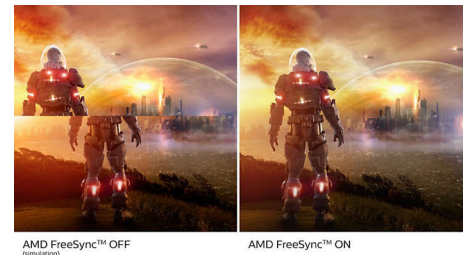

Ultra-smooth gaming

Gaming shouldn't be a choice between choppy gameplay or broken frames. With the new Philips monitor it doesn't have to be. Get fluid, artifact-free performance at virtually any framerate with AMD FreeSync™ technology, smooth quick refresh and ultra-fast response time.