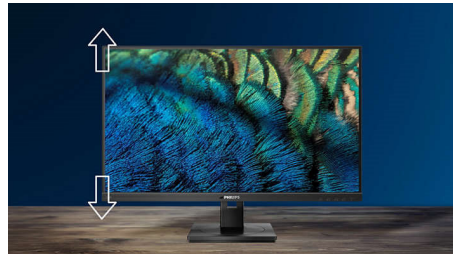

Height-adjustable Ergo Base

The height-adjustable Ergo Base is a 'people friendly' Philips monitor base that not only tilts, but is also height adjustable, so that each user can adjust the monitor to their personal preference for maximum viewing comfort and efficiency.