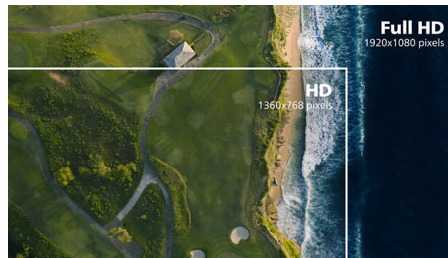

16:9 Full HD display

Picture quality matters. Regular displays deliver quality, but you expect more. This display features enhanced Full HD 1920 x 1080 resolution. With Full HD for crisp detail paired with high brightness, incredible contrast and realistic colours, expect a true-to-life picture.