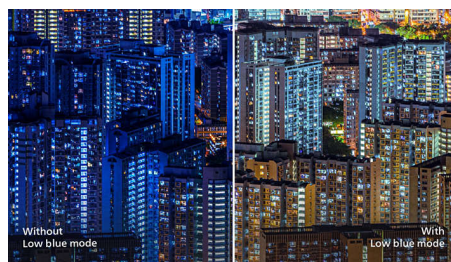

LowBlue Mode

Studies have shown that just as ultra-violet rays can cause eye damage, shortwave length blue light rays from LED displays can cause eye damage and affect vision over time. Developed for wellbeing, Philips LowBlue Mode setting uses a smart software technology to reduce harmful shortwave blue light.