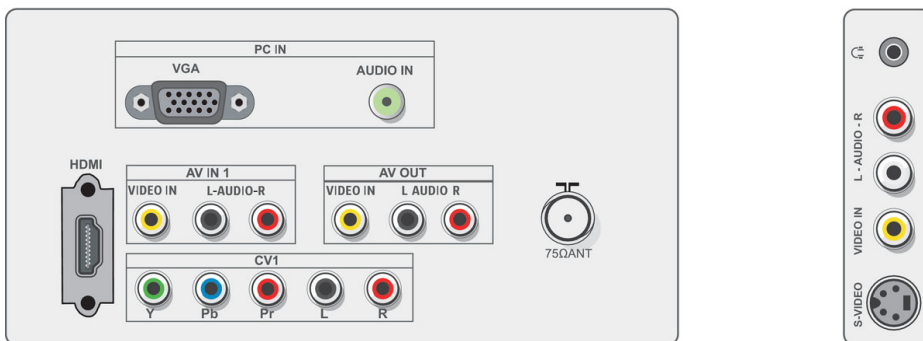

Convenience

- Ease of Installation: Automatic Tuning System (ATS), Plug & Play
- Ease of Use: On Screen Display, Program List, Side Control
- Remote control: 230T1 Remote control
- On-Screen Display languages: English, Simplified

- Chinese
- Other convenience: VESA mount (100x100mm)
- Screen Format Adjustments: Widescreen, Normal, Zoom 1, Zoom 2
- Smart mode: Movie, Standard, Personal, Vivid, Eco
- SmartSound: Music, Speech, Personal

Tuner/Reception/Transmission

- Aerial Input: 75 ohm coaxial (IEC75)
- TV system: PAL I, PAL B/G, PAL D/K
- Video Playback: NTSC, PAL
- Tuner Display: PLL

Connectivity

- Signal Input: VGA (Analog), HDMI, PC Audio in
- Ext 1: CVBS in, Audio L/R in
- Ext 2: YPbPr in, Audio L/R in
- Ext 3: CVBS out, Audio L/R out
- Other connections: S-Video in, CVBS in, Audio L/R in, Headphone out

Power

- On mode: 49W (Typ.@monitor mode)
- Off mode: 0.5W
- Ambient temperature: 0 °C to 40 °C
- Mains power: 100-240V, 50/60Hz

Dimensions

- Product with stand (mm): 399 x 560 x 176 mm
- Product without stand (mm): 364 x 560 x 65 mm
- Packaging in mm (WxHxD): 477 x 653 x 160 mm

Weight

- Product with stand (kg): 5.53 kg
- Product without stand (kg): 5.35 kg
- Product with packaging (kg): 7.59 kg

Accessories

- Included accessories: Table top stand, Power cord, Quick start guide, User Manual, Remote Control, Batteries for remote control

Issue date 2022-05-10

Version: 4.1.3

12 NC: 8670 000 56361
EAN: 87 12581 50496 0

© 2022 Koninklijke Philips N.V.
All Rights reserved.

Specifications are subject to change without notice.
Trademarks are the property of Koninklijke Philips N.V.
or their respective owners.

www.philips.com