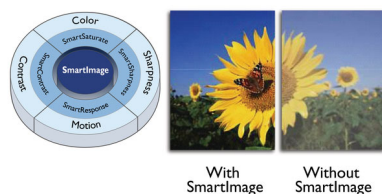

SmartImage

SmartImage is an exclusive leading edge Philips technology that analyzes the content displayed

on your screen and gives you optimized display performance. This user friendly interface allows you to select various modes like Office, Photo, Movie, Game, Economy etc., to fit the application in use. Based on the selection, SmartImage dynamically optimizes the contrast, color saturation and sharpness of images and videos for ultimate display performance. The Economy mode option offers you major power savings. All in real time with the press of a single button!