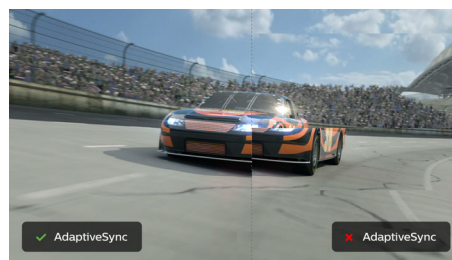

Adaptive-Sync technology

Gaming shouldn't be a choice between choppy gameplay or broken frames. Get fluid, artifact-free performance at virtually any framerate with Adaptive-Sync technology, smooth quick refresh and ultra-fast response time.