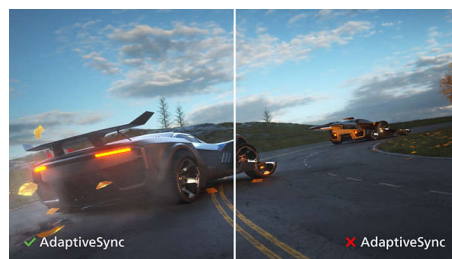

Adaptive-Sync technology

Gaming shouldn't be a choice between choppy gameplay or broken frames. Get fluid, artifact-free performance at virtually any framerate with Adaptive-Sync technology, smooth quick refresh and ultra-fast response time.