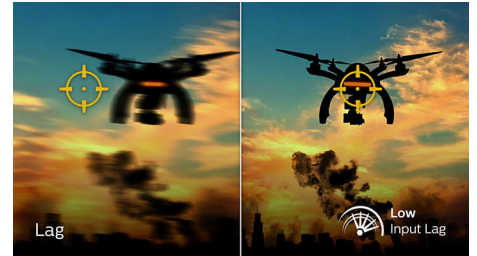

32M1N5800A/27

With ultra-low input lag and no screen tearing, this Philips display is your perfect gaming partner

1ms MPRT fast response

MPRT (motion picture response time) is more intuitive way to describe the response time, which directly refers the duration from seeing blurry noise to clean and crisp images. Philips gaming monitor with 1 ms MPRT effectively eliminates smearing and motion blur, delivers shaper and precise visuals to enhance gaming experience. Best choice for playing thrilling and twitch-sensitive games.

Low Input Lag

Input lag is the amount of time that elapses between performing an action with connected devices and seeing the result on screen. Low input lag reduces the time delay between entering a command from your devices to monitor, greatly improve on playing twitch-sensitive video games, particularly important to whom plays fast-paced, competitive games.