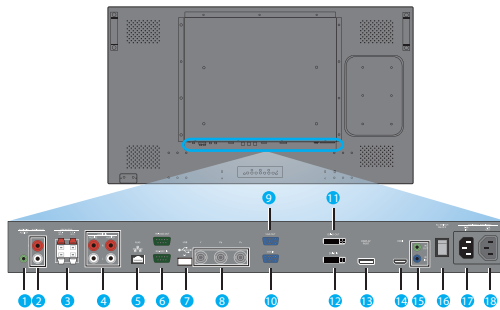

Dimensions

- Bezel thickness: 20mm
- Set dimensions (W x H x D):
  1080 x 625.2 x 127 mm

- Set dimensions in inch (W x H x D):
  41.6 x 23.0 x 5.1 inch
- Product weight: 29 kg
- Product weight (lb): 63.9
- VESA Mount: 200 x 400 mm

Miscellaneous

- On-Screen Display Languages: English, French, German, Italian, Polish, Turkish, Russian, Simplified Chinese
- Regulatory approvals: CE, FCC, Class B, UL/cUL, CCC, RoHS
- Warranty: Global 3 year warranty

Operating conditions

- Temperature range (operation): 0 - 40 °C
- Relative humidity: 5 - 90 %
- MTBF: 60,000 hour(s)

Power

- Consumption (On mode): Typ. 155W
- Standby power consumption: <1W

Supported Display Resolution

• Computer formats

Resolution	Refresh rate
640 x 480	60, 67, 72, 75Hz
800 x 600	56, 60, 72, 75Hz
1024 x 768	60Hz
1280 x 768	60Hz
1280 x 800	60Hz
1280 x 1024	60Hz
1360 x 768	60Hz
1366 x 768	60Hz
1440 x 900	60Hz
1600 x 1200	60Hz
1920 x 1080	60Hz
1920 x 1200	60Hz

• Video formats

Resolution	Refresh rate
480i	60Hz
480p	60Hz
576p	50Hz
576i	50Hz
720p	50, 60Hz

1080i	50, 60Hz
1080p	50, 60Hz

Sound

- Built-in speakers: 2 x 12W (RMS)

Packaging dimensions

- EAN: 87 12581 65062 9
- Number of products included: 1
- Packaging type: Carton

Issue date 2013-06-23

Version: 4.8.1

12 NC: 8670 000 91965
EAN: 87 12581 65062 9

© 2013 Koninklijke Philips N.V.
All Rights reserved.

Specifications are subject to change without notice.
Trademarks are the property of Koninklijke Philips N.V.
or their respective owners.

www.philips.com